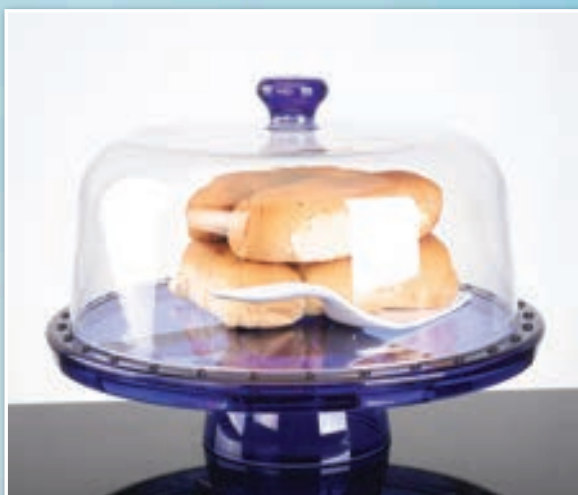

RM55.80 per set

ABB0080-P
3pcs Canister Set with Intergrated
Stand - Purple

Acrylic 3 in 1 Footed Cake Plate

Can be use as:

- Punch Bowl
- Cake Plate
- Chip & Dip Plate Set

RM111.00 per set
IZ2006/P
3 in 1 Acrylic Footed Cake Plate @ Dome Cover and Melamine Cake Knife (Pink)

RM111.00 per set
IZ2006/A
3 in 1 Acrylic Footed Cake Plate @ Dome Cover and Melamine Cake Knife (Amber)

RM111.00 per set
IZ2006/R
3 in 1 Acrylic Footed Cake Plate @ Dome Cover and Melamine Cake Knife (Ruby)